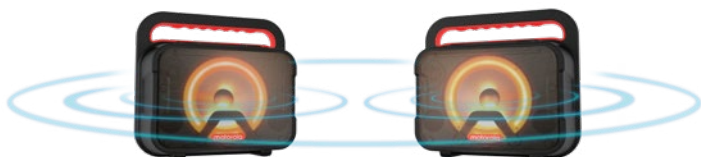

Shipping Information

Color: Black
Model: SP019
UPC: 816479018602
ITF: 10816479018609
EAN code: 5012786042698
Box Type: Closed
QTY/CTN: 4
Speaker: L 12.52" x W 6.54" x H 11.89"
(L 318mm x W 166mm x H 302mm)
Gross Weight: 6.61 lbs. (3 kg)
Gift Box: L 15.55" x W 8.27" x H 13.78"
(L 395mm x W 210mm x H 350mm)
Gross Weight: 7.5 lbs. (3.4kg)
Outer Carton: L 33.94" x W 14.96" x H 14.57"
(L 862mm x W 380mm x H 370mm)
Gross Weight: 37 lbs. (16.8kg)

True wireless link connects 2 speakers to 1 phone